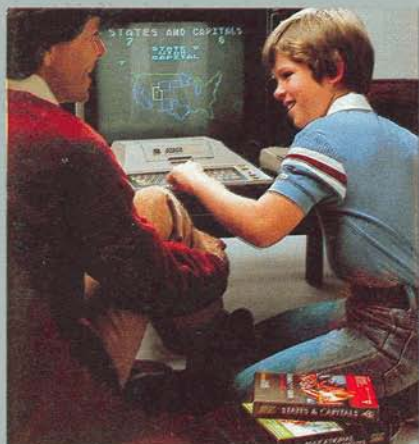

THE ATARI® 400™ COMPUTER SYSTEM

ATARI®

THE EDUCATOR™
THE COMMUNICATOR™
THE PROGRAMMER™
THE ENTERTAINER™

WE'VE
BROUGHT
THE COMPUTER
AGE HOME.™

A Warner Communications Company