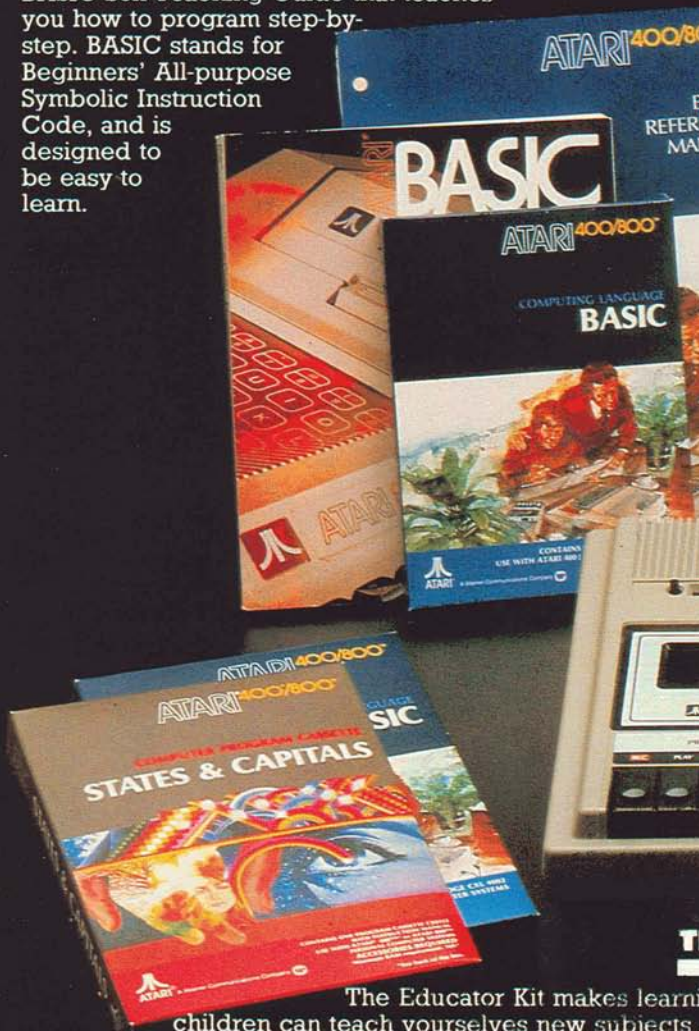

The ATARI 400 Computer is designed specifically for home use. Its programmable, versatile

THE PROGRAMMER™

The Programmer Kit helps you personalize The ATARI 400 Computer by teaching you to write your own programs. In fact, you can learn to write your own game programs! And you can write programs to solve business and science problems or even play music on your computer. The Programmer includes an ATARI BASIC Computing Language cartridge, the ATARI BASIC Reference Manual and the ATARI BASIC Self-Teaching Guide that teaches you how to program step-by-step. BASIC stands for Beginners' All-purpose Symbolic Instruction Code, and is designed to be easy to learn.

The Educator Kit makes learning fun so children can teach yourselves new subjects at your own home. The Educator comes with an ATARI BASIC Computer Recorder to load programs, an ATARI BASIC Computing Language cartridge and the States & Capitals program cassette. Just insert the cartridge in the recorder, load the tape and learn! You'll find many more educational and self-improvement programs available including ATARI Energy Czar™, Hangman, Conversational Spanish, Italian, European Countries & Capitals, My First Programming™ (with "turtle" graphics), Touch Typing, Statistics Programming™ 1, 2 and 3, Kingdom™ Screen Game (Plant Simulation), Music Composer™, Gra