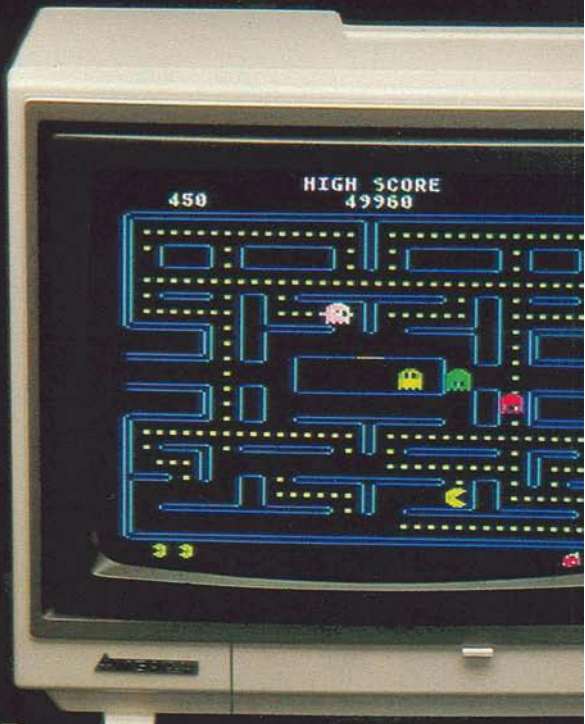

ce
gram-
ridge,

oo™
ASIC
ENCE
ANUAL

THE EDUCATOR™

ing fun. You and your
nd skills. All right in
TARI 410™ Program
outing Language car-
rt the cartridge, plug
ny other educational
TARI Speed Reading,
French, German and
t Alphabet,™ PILOT
cs 1, An Invitation to
™ (A Nuclear Power
h II™ and Mortgage
& Loan Analysis.*

ATARI ACCESSORIES

Because the ATARI 400 Com
has been designed to be use
anyone, the additional equipm
series have been designed to
completely flexible. A progr
printer, acoustic modem, inter
controllers are all available.
capabilities of The ATARI 400 C
are easy to use and easy

Manufactured under license
Data Corporation © 1980.